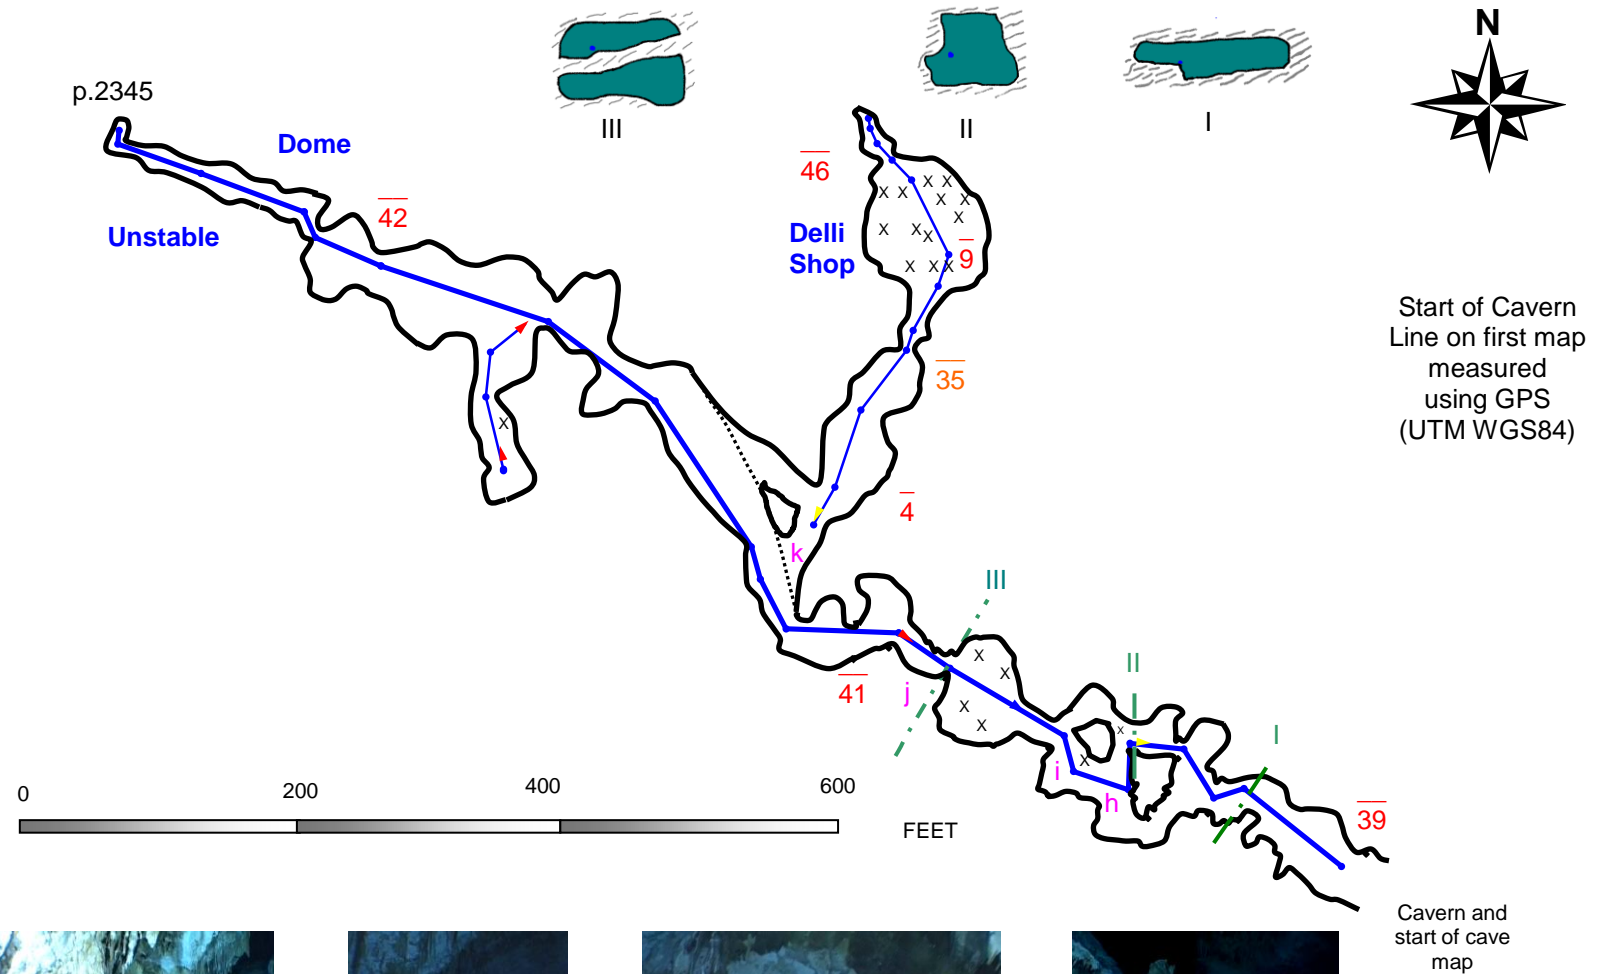

Sistema Chikin Ha

Q. ROO, MEXICO

Cave

SURVEY

Richard Wylde
Fred Devos

Principal Explorers

Bil Philips
Daniel Riordan

MAFIA MAPS™

March 2005 to
March 2006

All Measurements
in Feet.
Depths at line
stations

CROSS SECTIONS GOING INTO CAVE

© R.Wylde, F. Devos, 2006

Deli Shop jump [k]

The Bridge [i]

Sloping room [j]

Fin Kick [h]